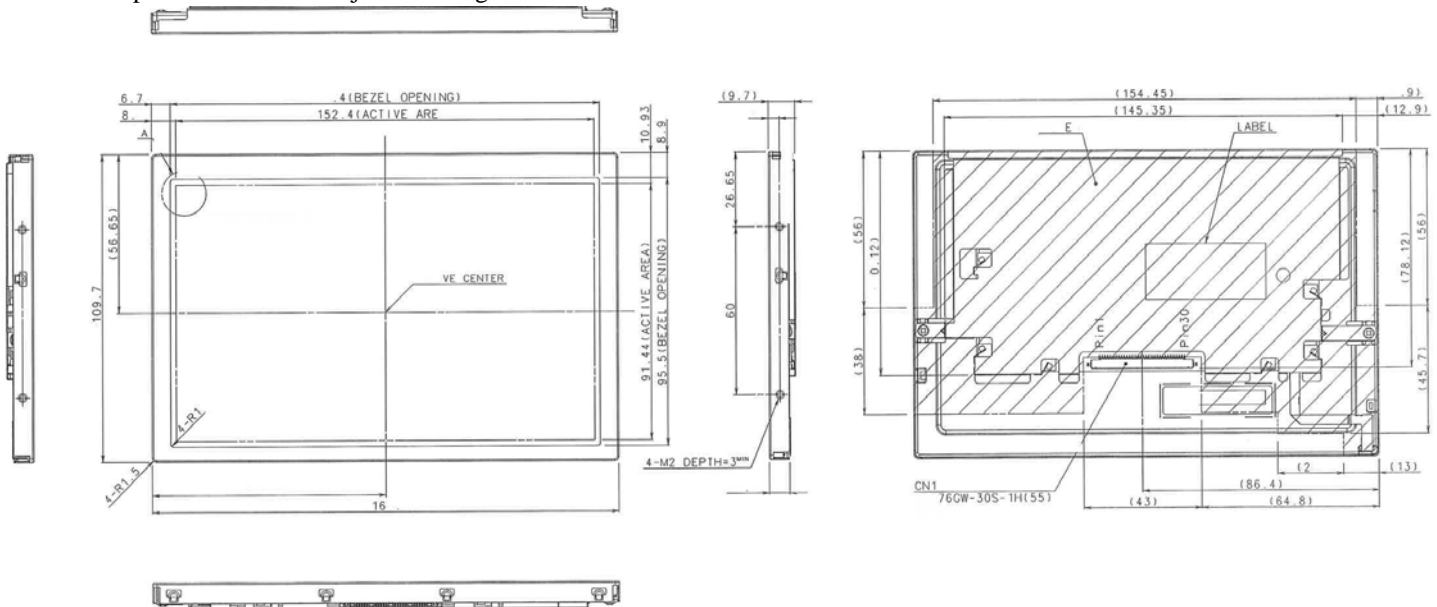

Ask us about the Value-Added Program
Let us attach your chosen touch screen, connector or provide you
with custom cables to meet your needs

For complete technical specifications, application notes or
inventory information call 734-416-8500 or visit our website
at www.kyocera-display.com